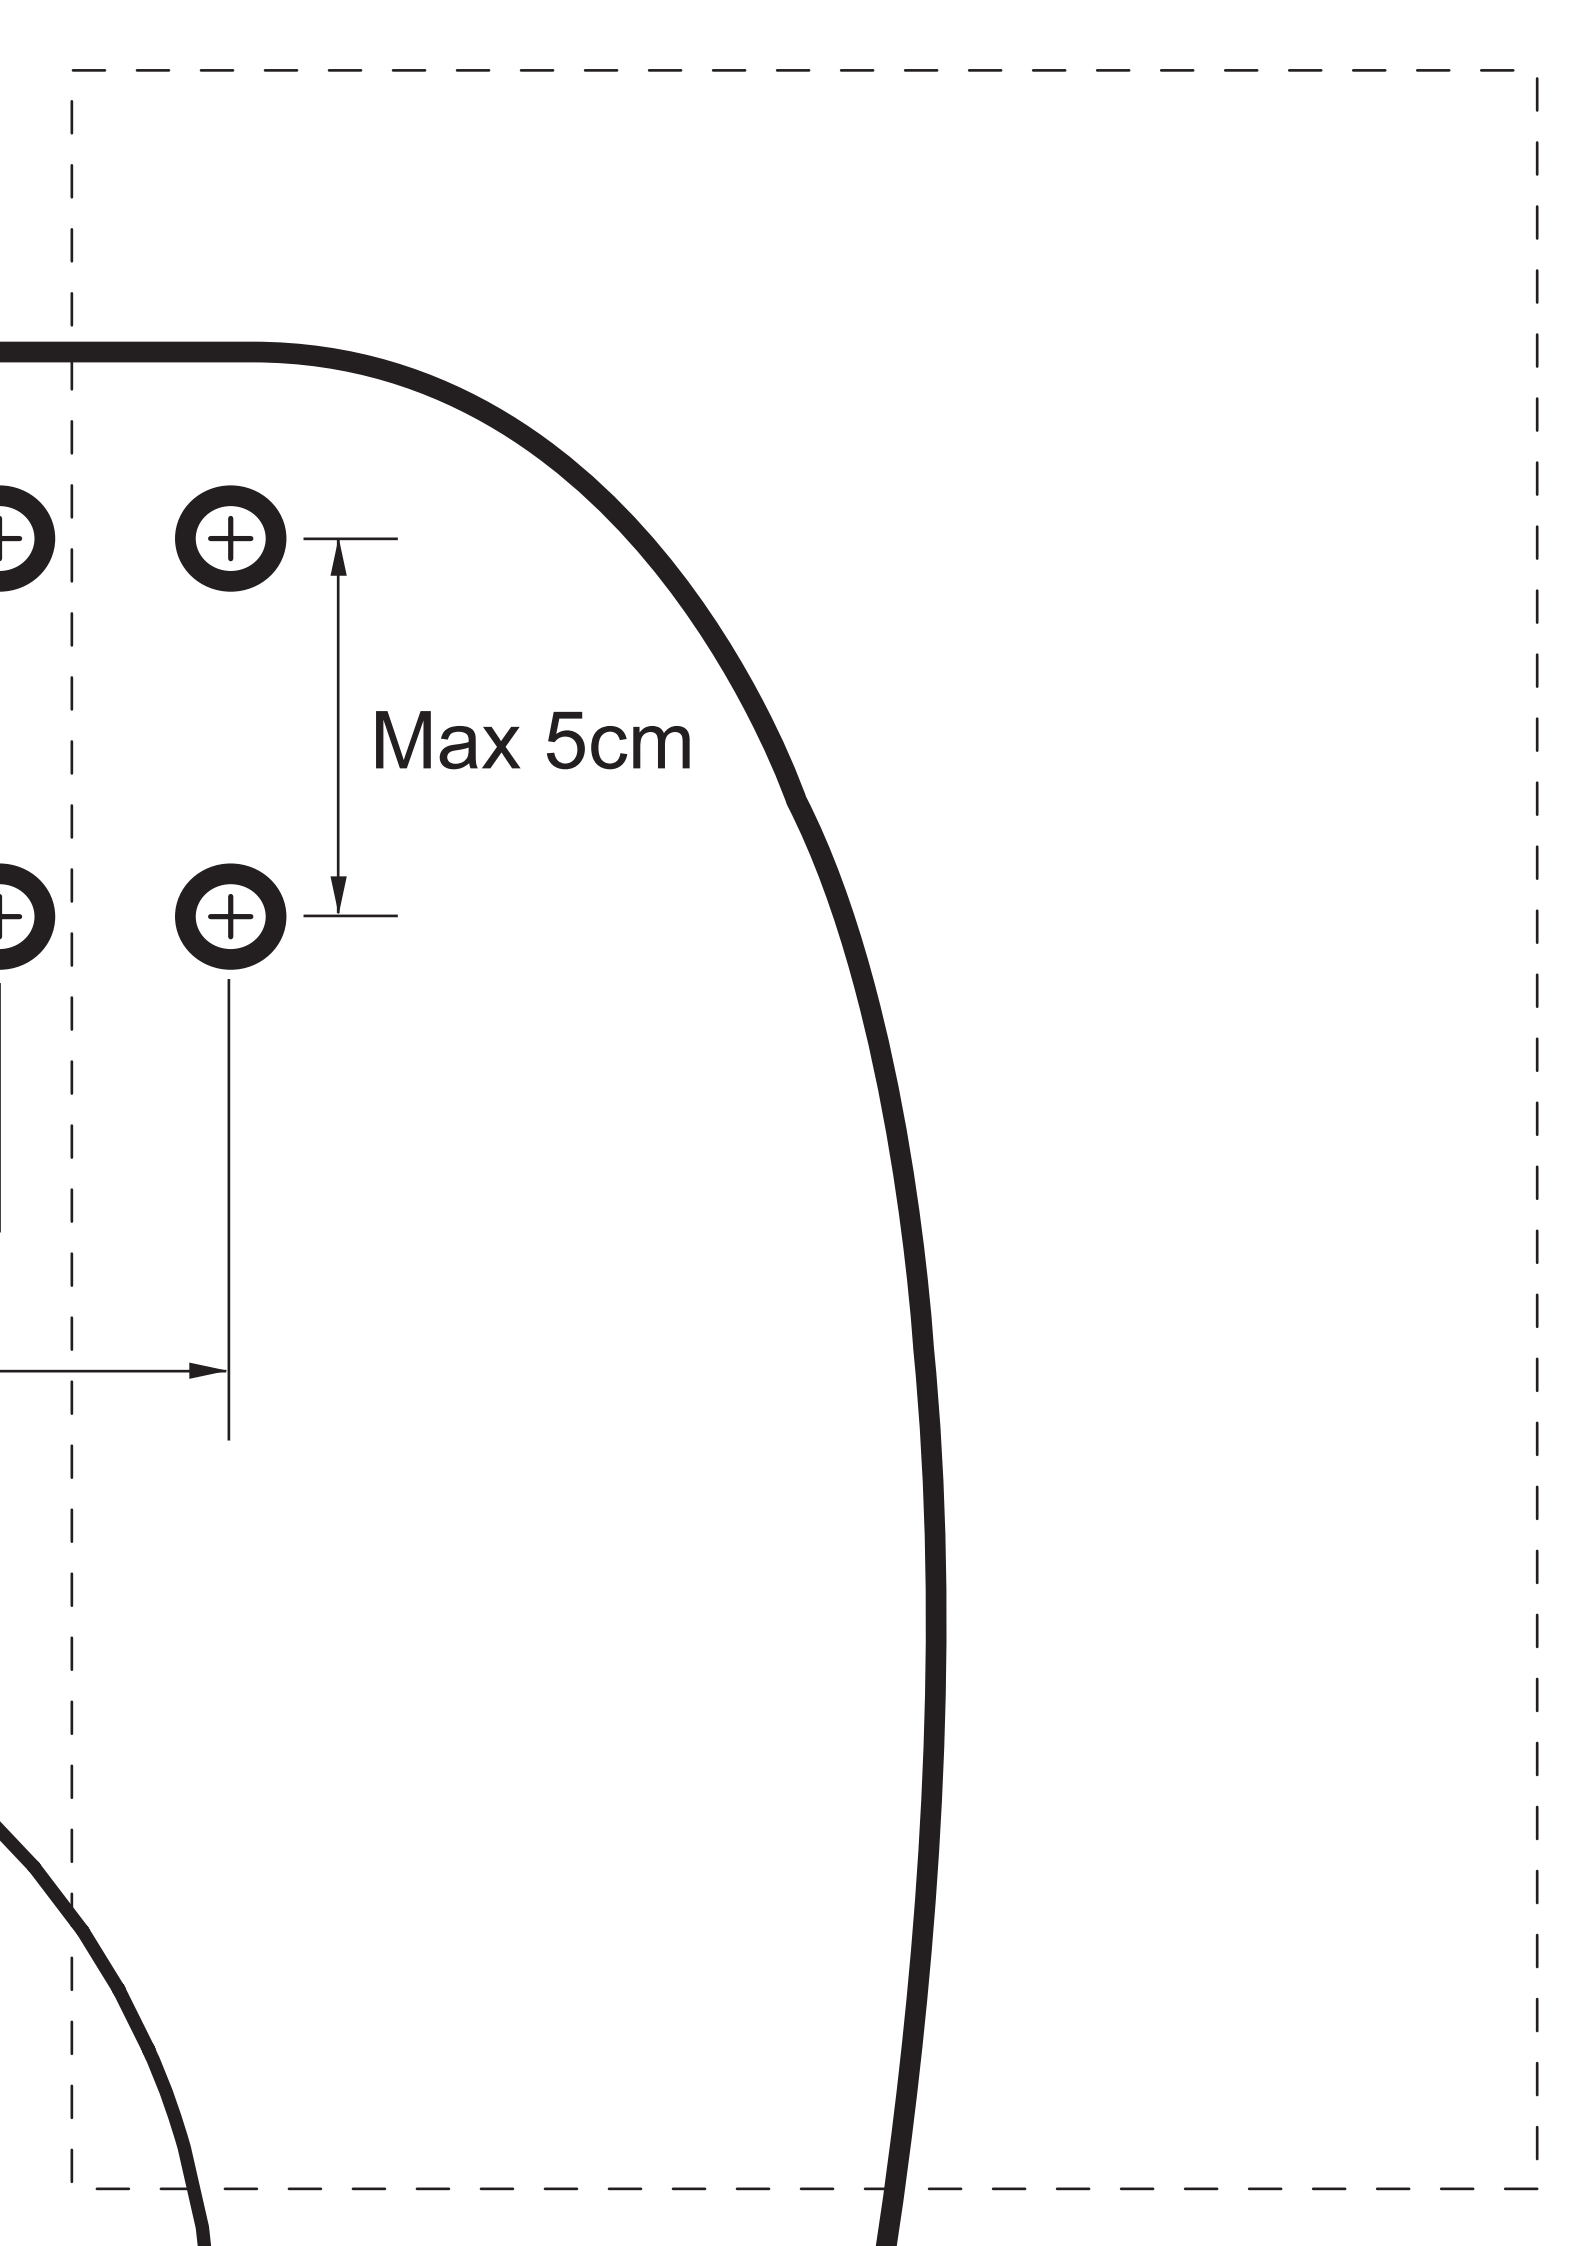

Uspa

Min 14 cm

Max 20 cm

Round front

UB-6035RS / UB-6135RS